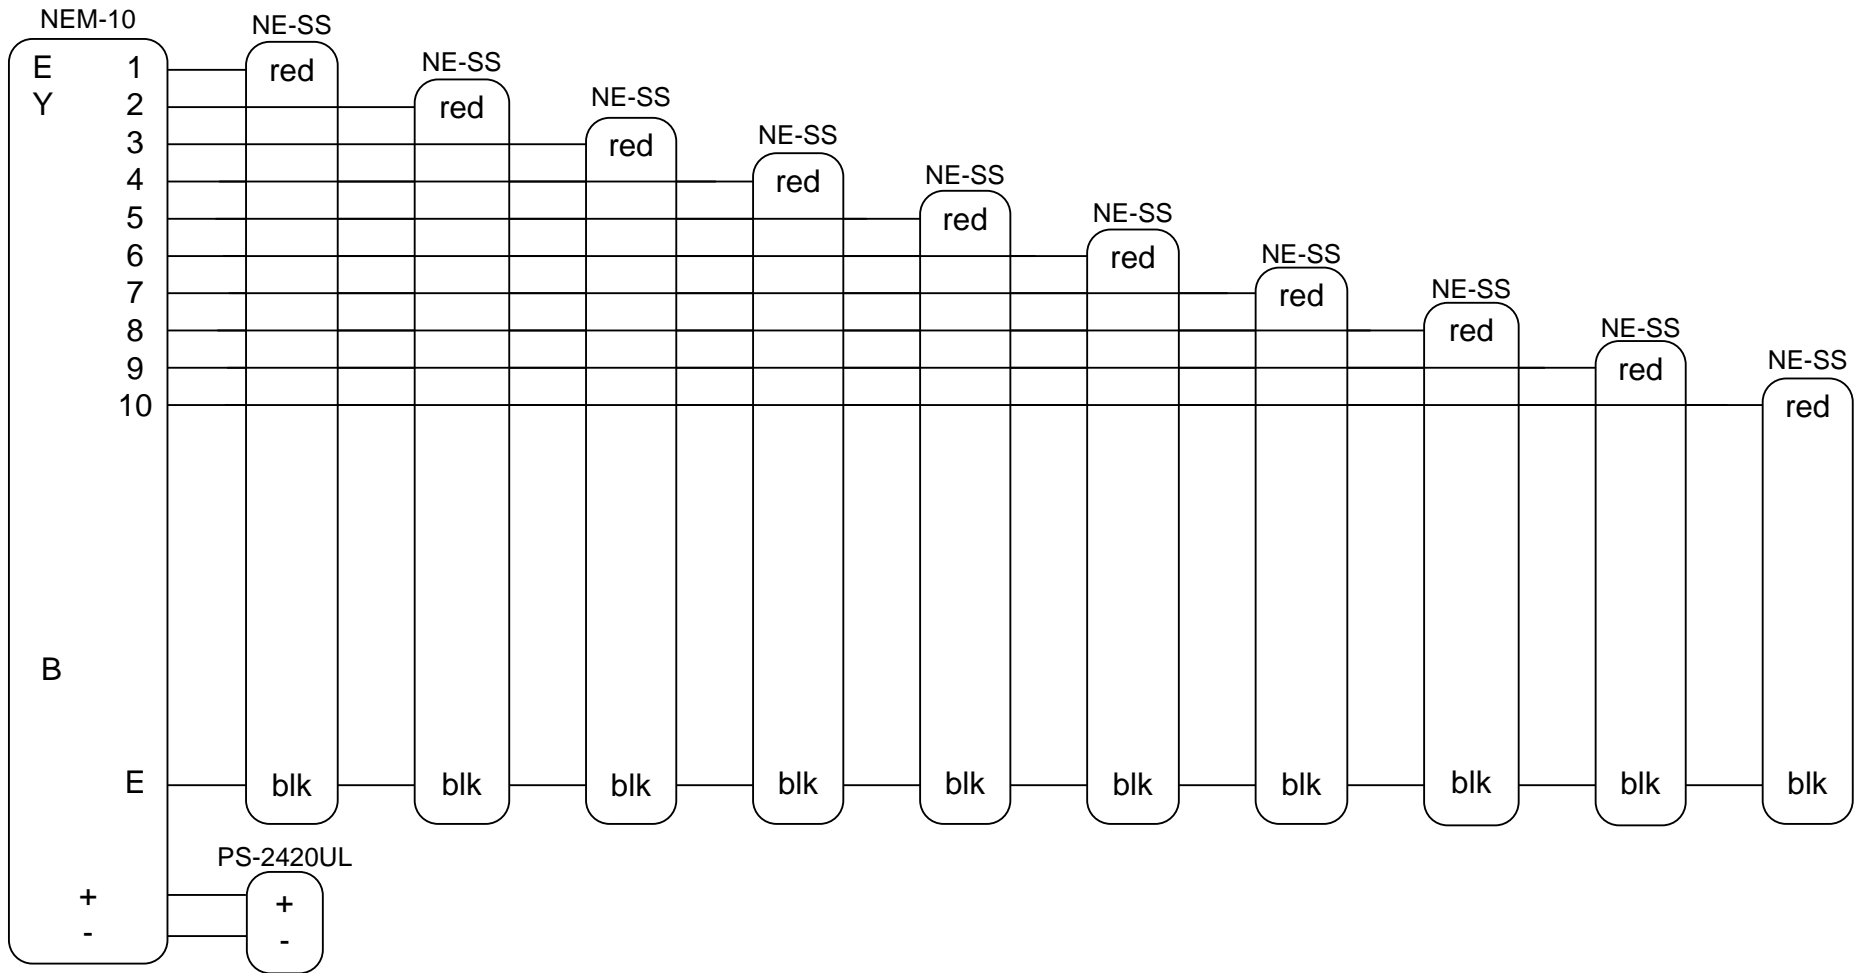

WIRING DIAGRAM

NEM-10 With 10 NE-SS

Date: 080708JD