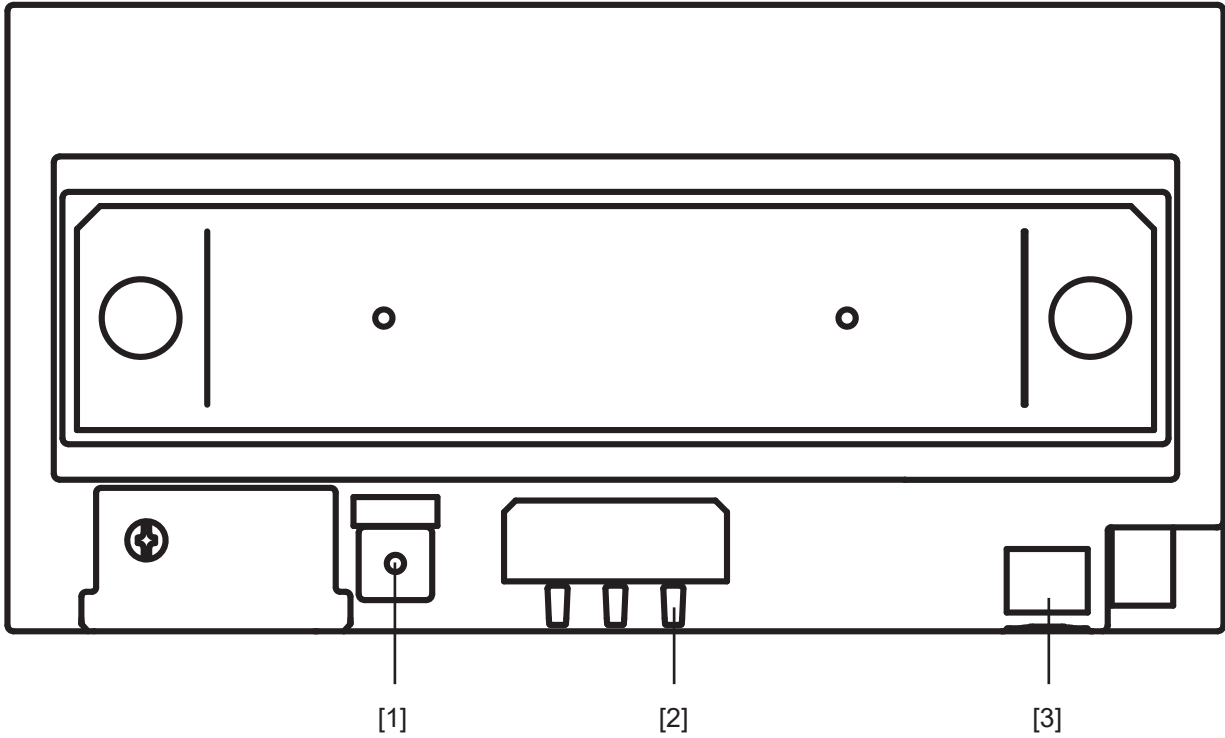

The IXGW-GW is a gateway adaptor for the IXG Series IP multi-tenant system. Only 1 gateway adaptor is allowed per system. This adaptor allows the system to be programmed to call cloud-based mobile apps, giving users the ability to answer the calls from visitors remotely and release the door.

The IXG app is compatible with iOS® and Android® mobile devices. Up to 8 apps can be registered per tenant station.

- PoE (IEEE 802.3af class 0)
- DIN rail mountable
- Ten simultaneous paths
- Supports up to 9,999 IXG apps

8

TLS 1.0, 1.1, 1.2

14° ~ 122°F (-10° ~ 50°C)

4-1/4" H x 8-1/4" W x 2-3/8" D

UL 62368-1
cUL 62368-1