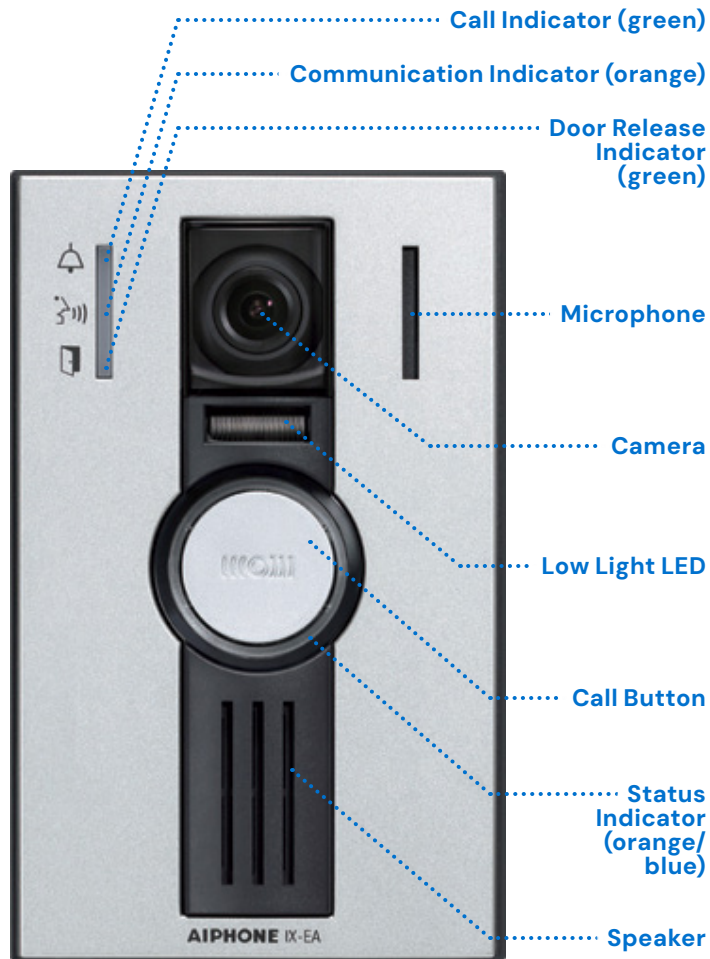

### IP Video Door Station

The IX-EA is a surface-mount weather-resistant IP video door station that connects to a network using Cat-5e/6 cable. The station is also SIP compliant.

Equipped with a 1.23 megapixel fixed camera, its angle can be vertically adjusted using a lever on the back of the station. Video can be streamed to third-party devices using ONVIF® Profile S or RTSP. Audio and video can be stored on a microSD™ card.

It can be programmed to call up to 20 stations and one of three different call levels can be selected. The station has a 600Ω output that can be used for paging or communication. One contact output can be programmed to trigger during door release or based on the status of the station. One input that can be used to trigger an outgoing call or answer a call/page.

There are audible and visual indicators for calling, communication, and door release. Sound files can be uploaded for custom messages to be played during door release, call placed, communication start, error message, and more.

- SIP compliant
- PoE (802.3af)
- 1.23 megapixel fixed video camera
- White LED for low light illumination
- ONVIF® Profile S compliant
- Camera vertical adjustment +13°, 0°, or -8° (manual)
- Slot for microSD™ card
- Weather resistant
- One contact output
- One trigger input
- 600Ω audio output