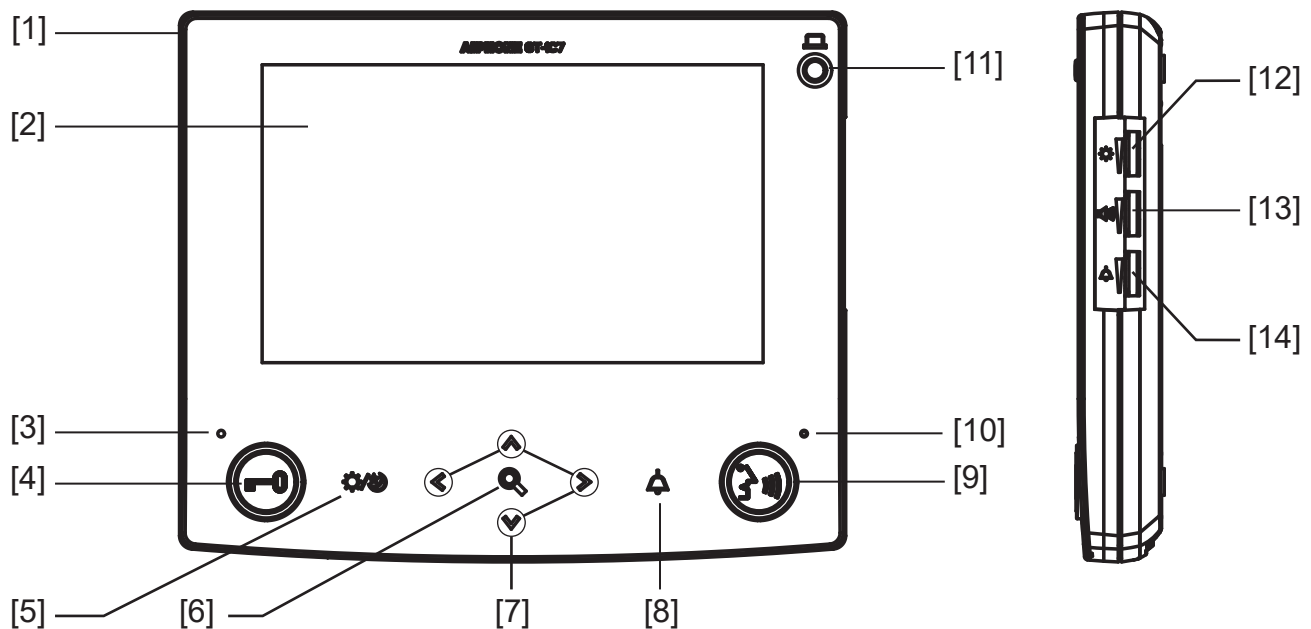

DESCRIPTION

The GT-1C7 is an audio/video tenant station for the GT Series Multi-Tenant Video Intercom system. It is equipped with door release and talk buttons. In addition, the station has a concierge/security guard call button and an option button to control external devices, such as lights. The station also has Pan, Tilt, and Zoom control, as well as a light adjustment button for the PTZ camera at the entry. When a visitor calls, the tenant station rings and video is displayed on the screen. The call is answered by pushing the talk button. The GT-1C7 has the capability of calling the Concierge/Security Guard station(s), turning on an external light while speaking with a visitor at the entrance, and receiving an emergency tone from a pull cord or panic call button. The GT-1C7 has a slim, streamlined design and can be surface mounted. Only one GT-1C7 video station can be used per tenant. Communication is hands-free at the entrance station when a tenant answers the call. While speaking with the visitor, the GT-1C7 can communicate with either hands-free (VOX) or push-to-talk (PTT) functionality.

GT-1C7

7" Video Tenant Station

FEATURE CALL-OUT

FEATURE CALL-OUT DEFINITIONS

- [1] Speaker (on back of unit)
- [2] Color LCD video screen
- [3] Status indicator (orange)
- [4] Door release button and indicator (green)
- [5] Adjust button
- [6] Zoom/Wide button
- [7] PanTilt buttons
- [8] Concierge/security guard call/light button
- [9] Talk/Off button & indicator (orange)
- [10] Microphone
- [11] Option button
- [12] Screen brightness control (0-10)
- [13] Receive volume control (0-10)
- [14] Call tone volume control (0-10)

SPECIFICATIONS

- Power Source:** 24V DC, supplied from GT-BC
- Communication:** Hands-free or Push-to-talk
- Screen:** 7" TFT LCD
- Mounting:** Surface wall mount
- Temperature:** 32~104°F (0~40°C)
- Dimensions:** 6-1/2" H x 7-7/8" W x 1" D
- Weight:** Approx. 1.25 lbs (570g)