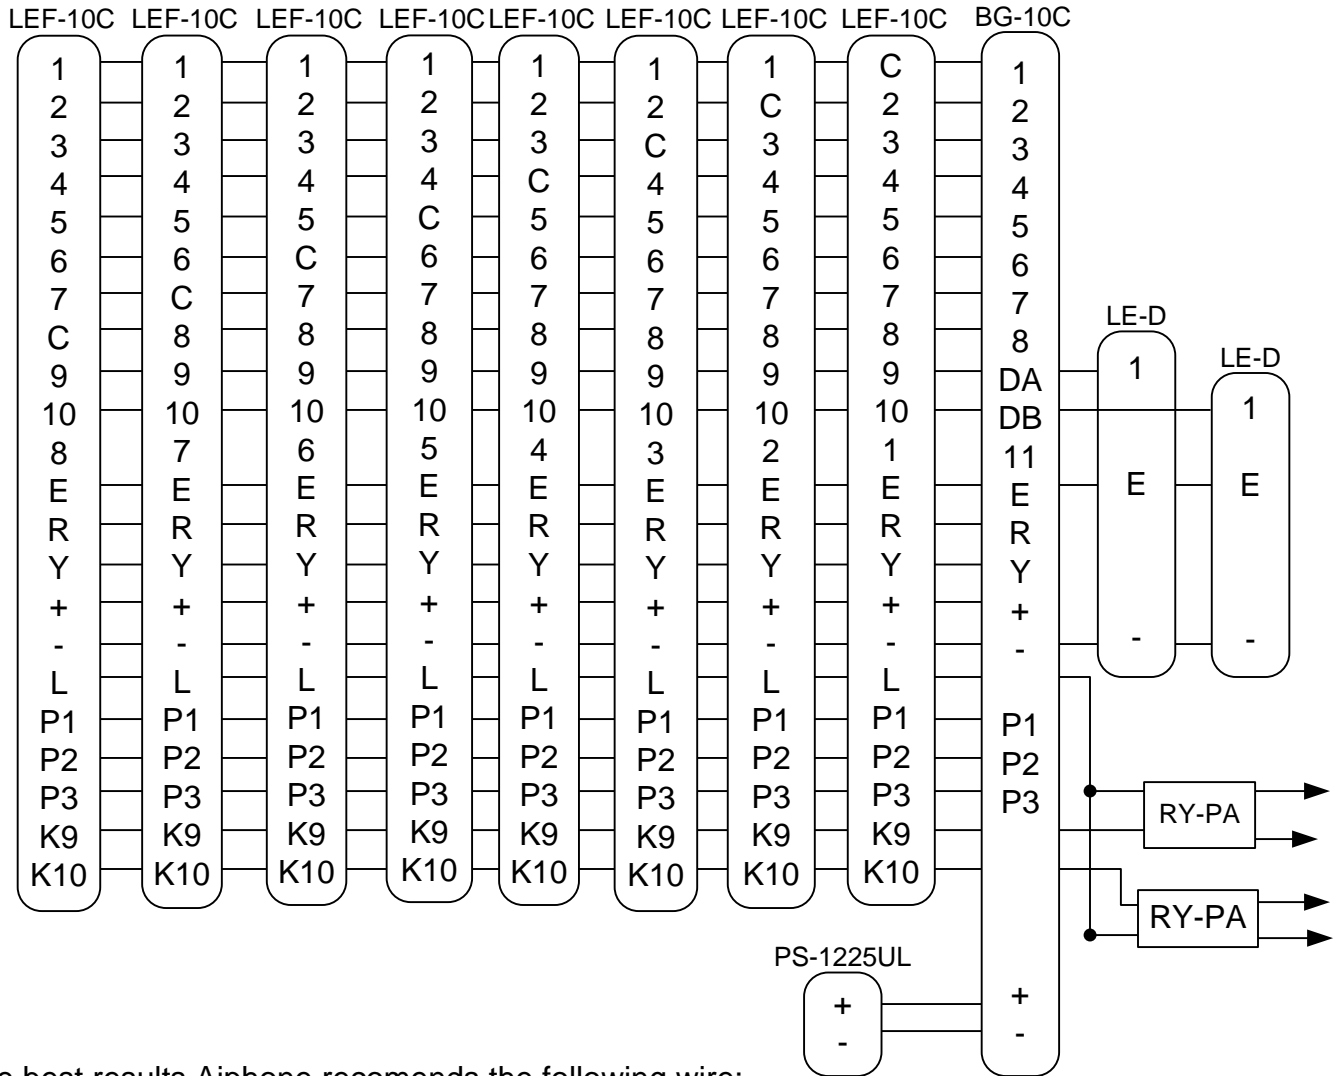

**WIRING DIAGRAM**

**8 LEF-10S with BG-10C & 2 doors**

For the best results Aiphone recomends the following wire:

<u>Model</u>	<u>Wire #</u>	<u>Distance</u>	<u>Description</u>
LEF-10C to LEF-10C	822220	650 feet	20 conductor; 22 awg, shielded
LEF-10C to BG-10C	822220	650 feet	20 conductor; 22 awg , shielded