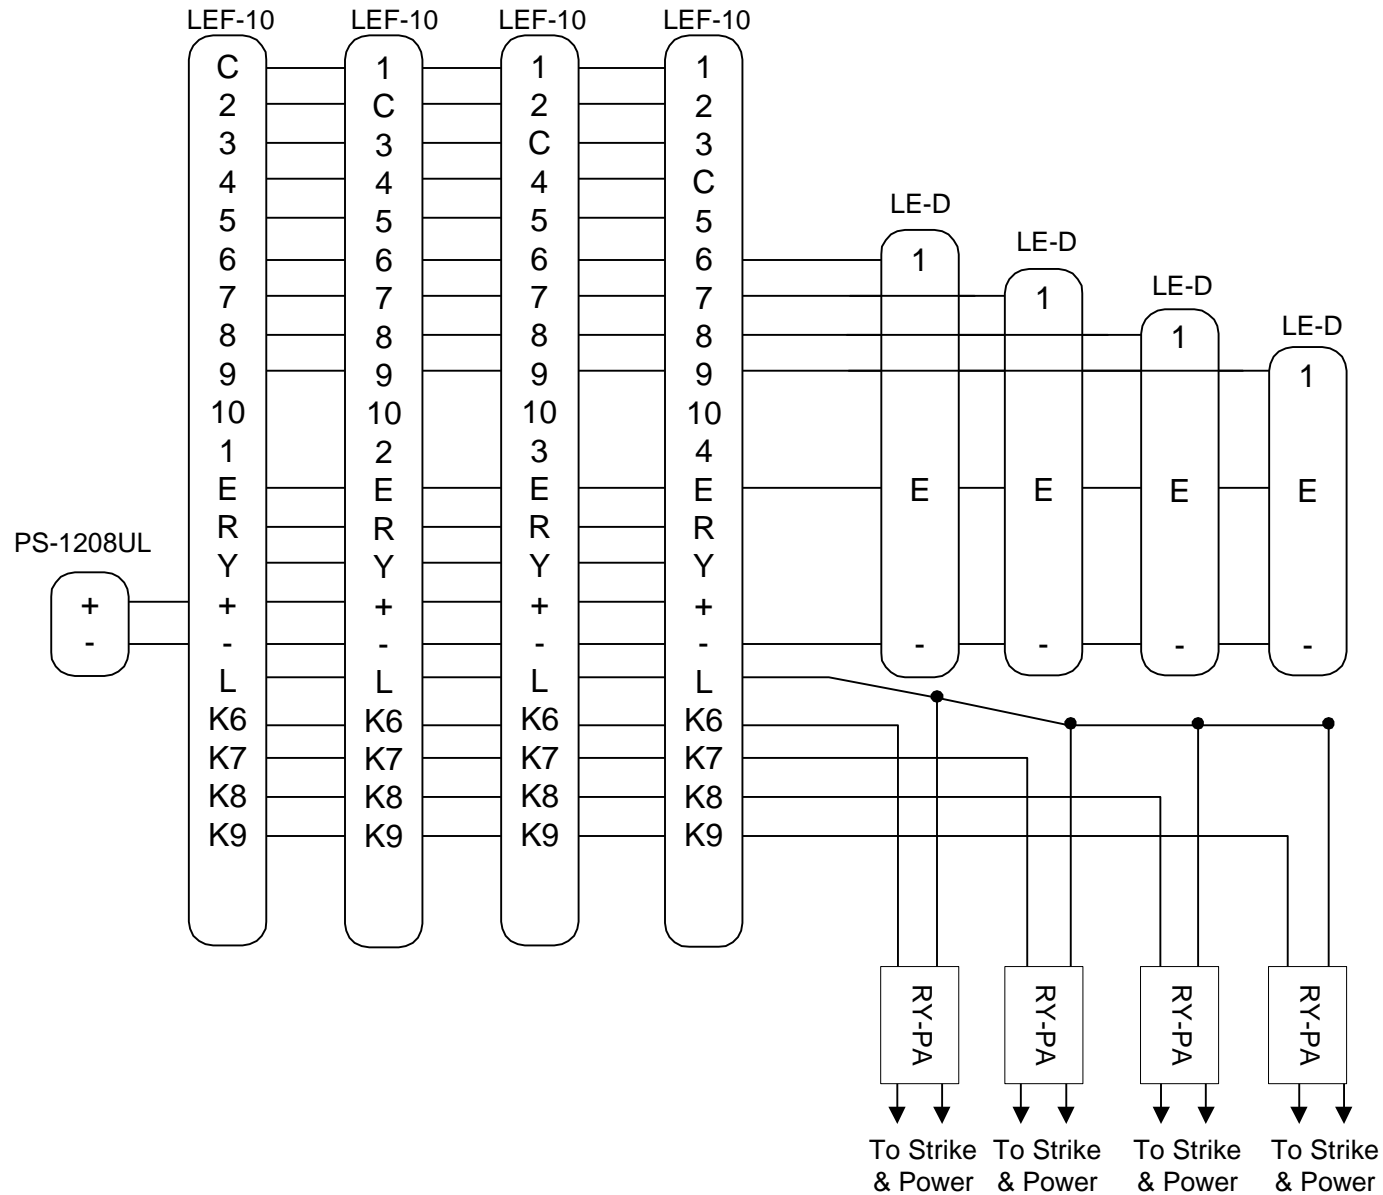

# WIRING DIAGRAM

## 4 LEF-10's With 4 LE-D's And Door Release

Date: 123098JF

Drawn: 4LEF10W/4LE-D & DR