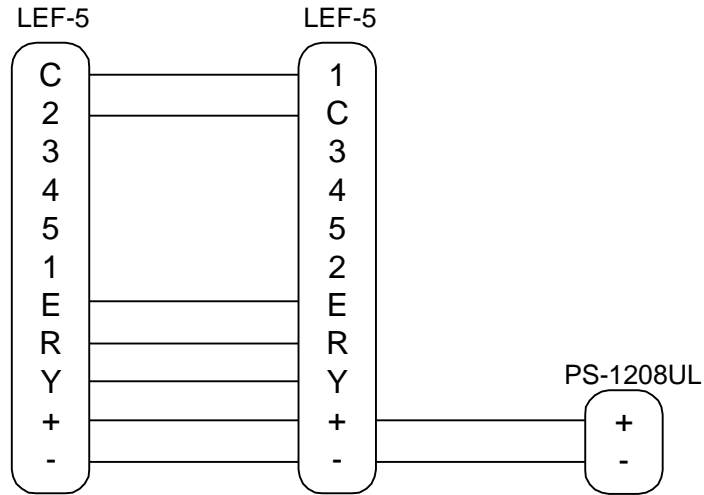

WIRING DIAGRAM

Two LEF-5'S

For the best results Aiphone recomends the following wire:

<u>Model</u>	<u>Wire #</u>	<u>Distance</u>	<u>Description</u>
LEF-5 to LEF-5	822212	650 feet	12 conductor; 22 awg, shielded

Diagram #: 2LEF-5
Date: 121898PD