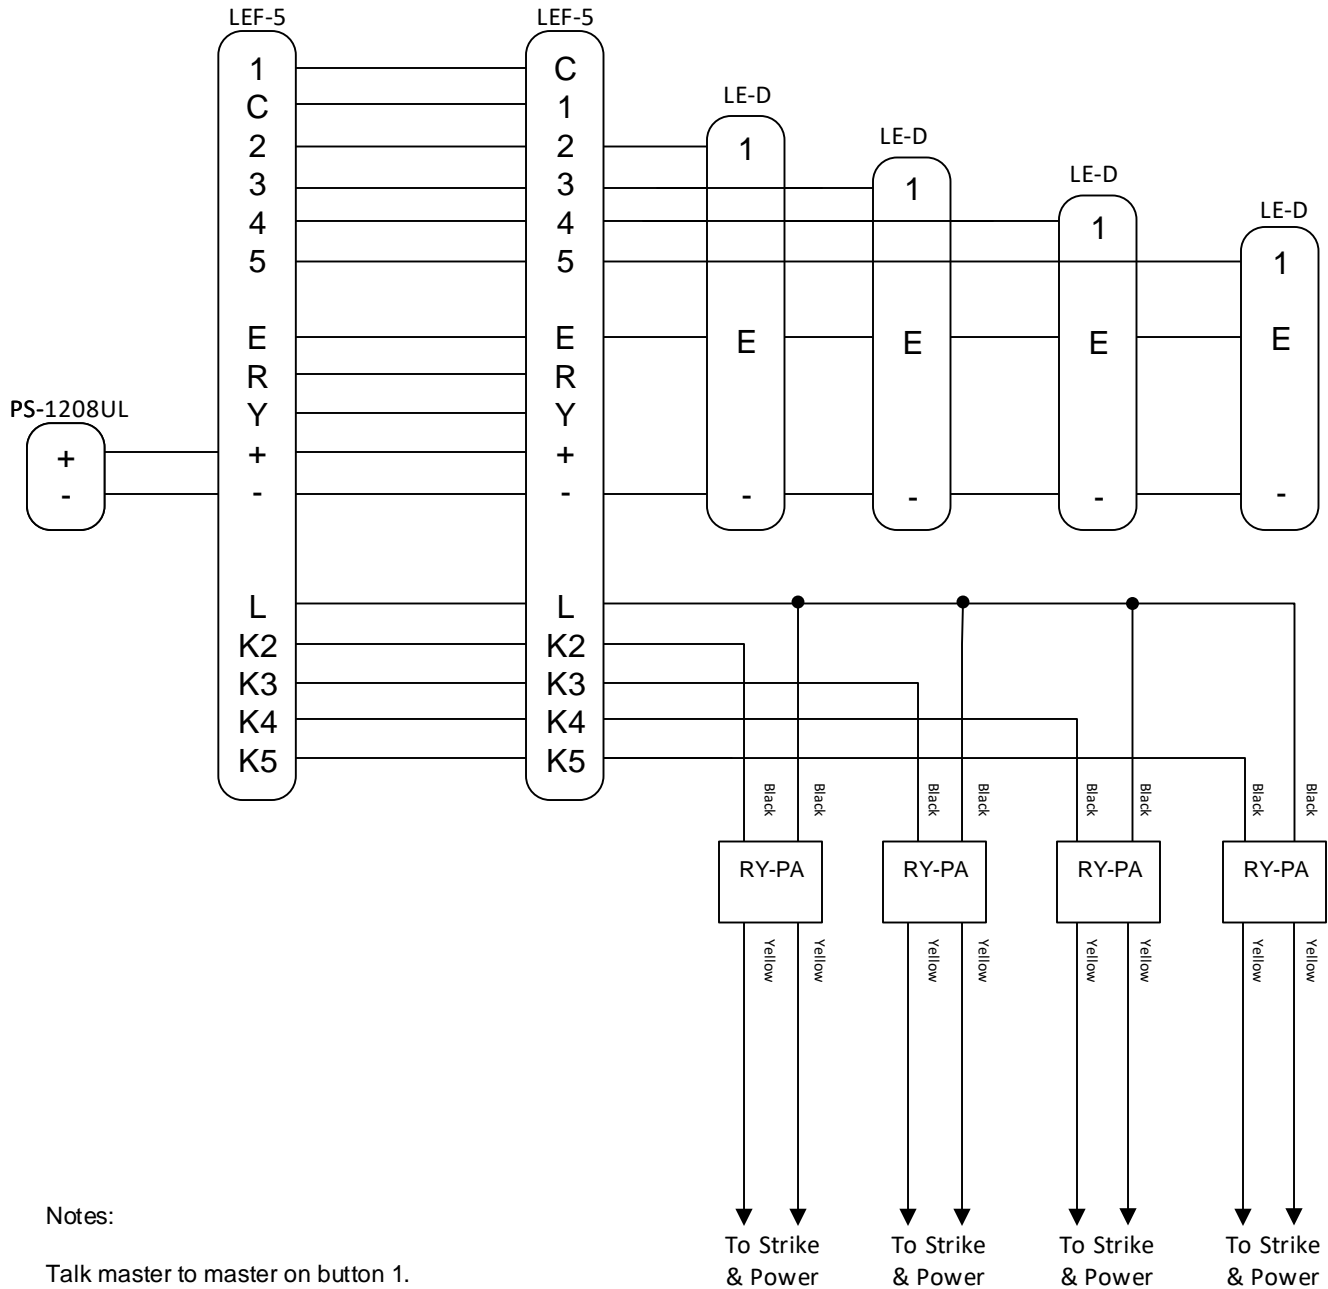

WIRING DIAGRAM

Two LEF-5's, 4 Doors/W Release

Notes:

Talk master to master on button 1.
 The masters talk to the doors by pushing buttons 2, 3, 4, and 5.
 Release the door by depressing the door release button, and selecting one of the door stations.

The RY-PA is rated at 12V ~ 24V ac/dc at 1 amp.
 22 awg = 650 feet 18 awg = 1500 feet
Shielded cable is recommended.

Date: 121598PD
 Drawing #: 2LEF54DL