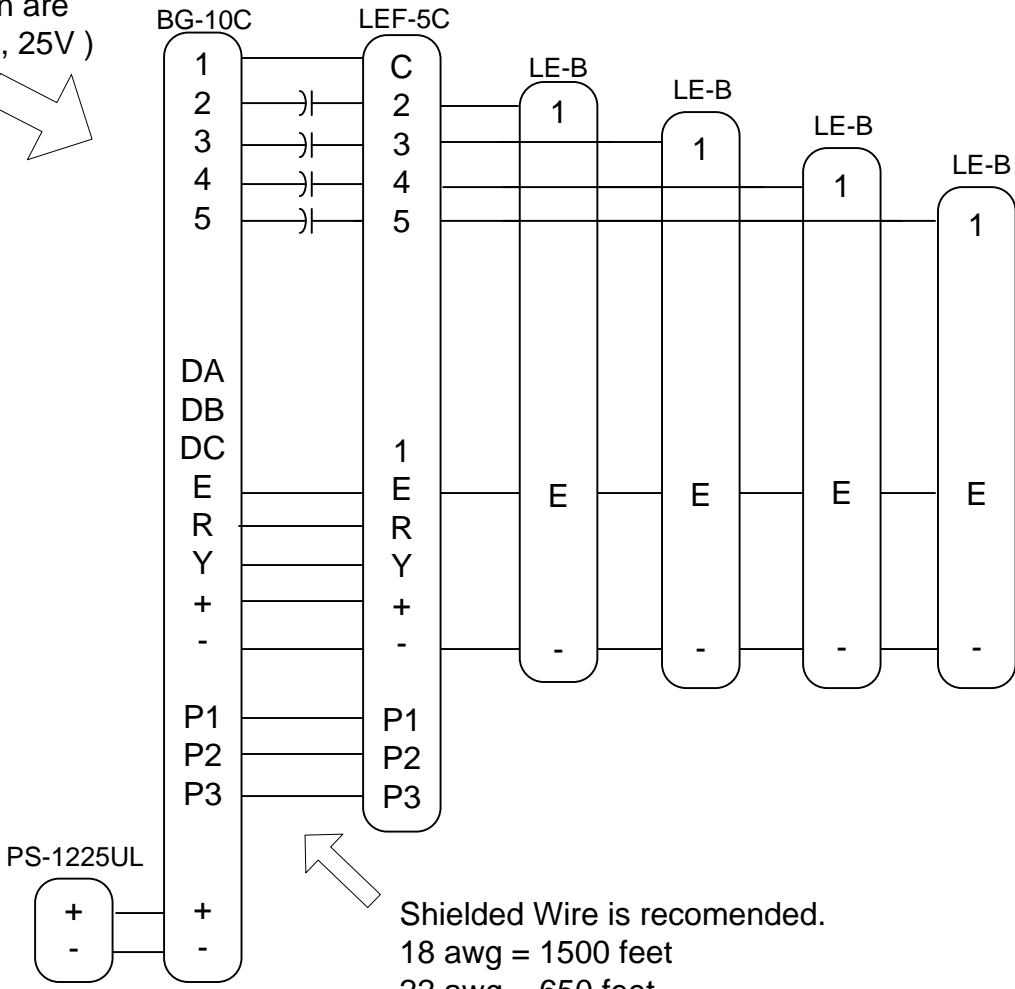

**WIRING DIAGRAM**

**LEF-5C with 4 LE-B's and All Call**

Capaicitors shown are NP-25V (33mfd, bp, 25V )

Shielded Wire is recomended.  
 18 awg = 1500 feet  
 22 awg = 650 feet