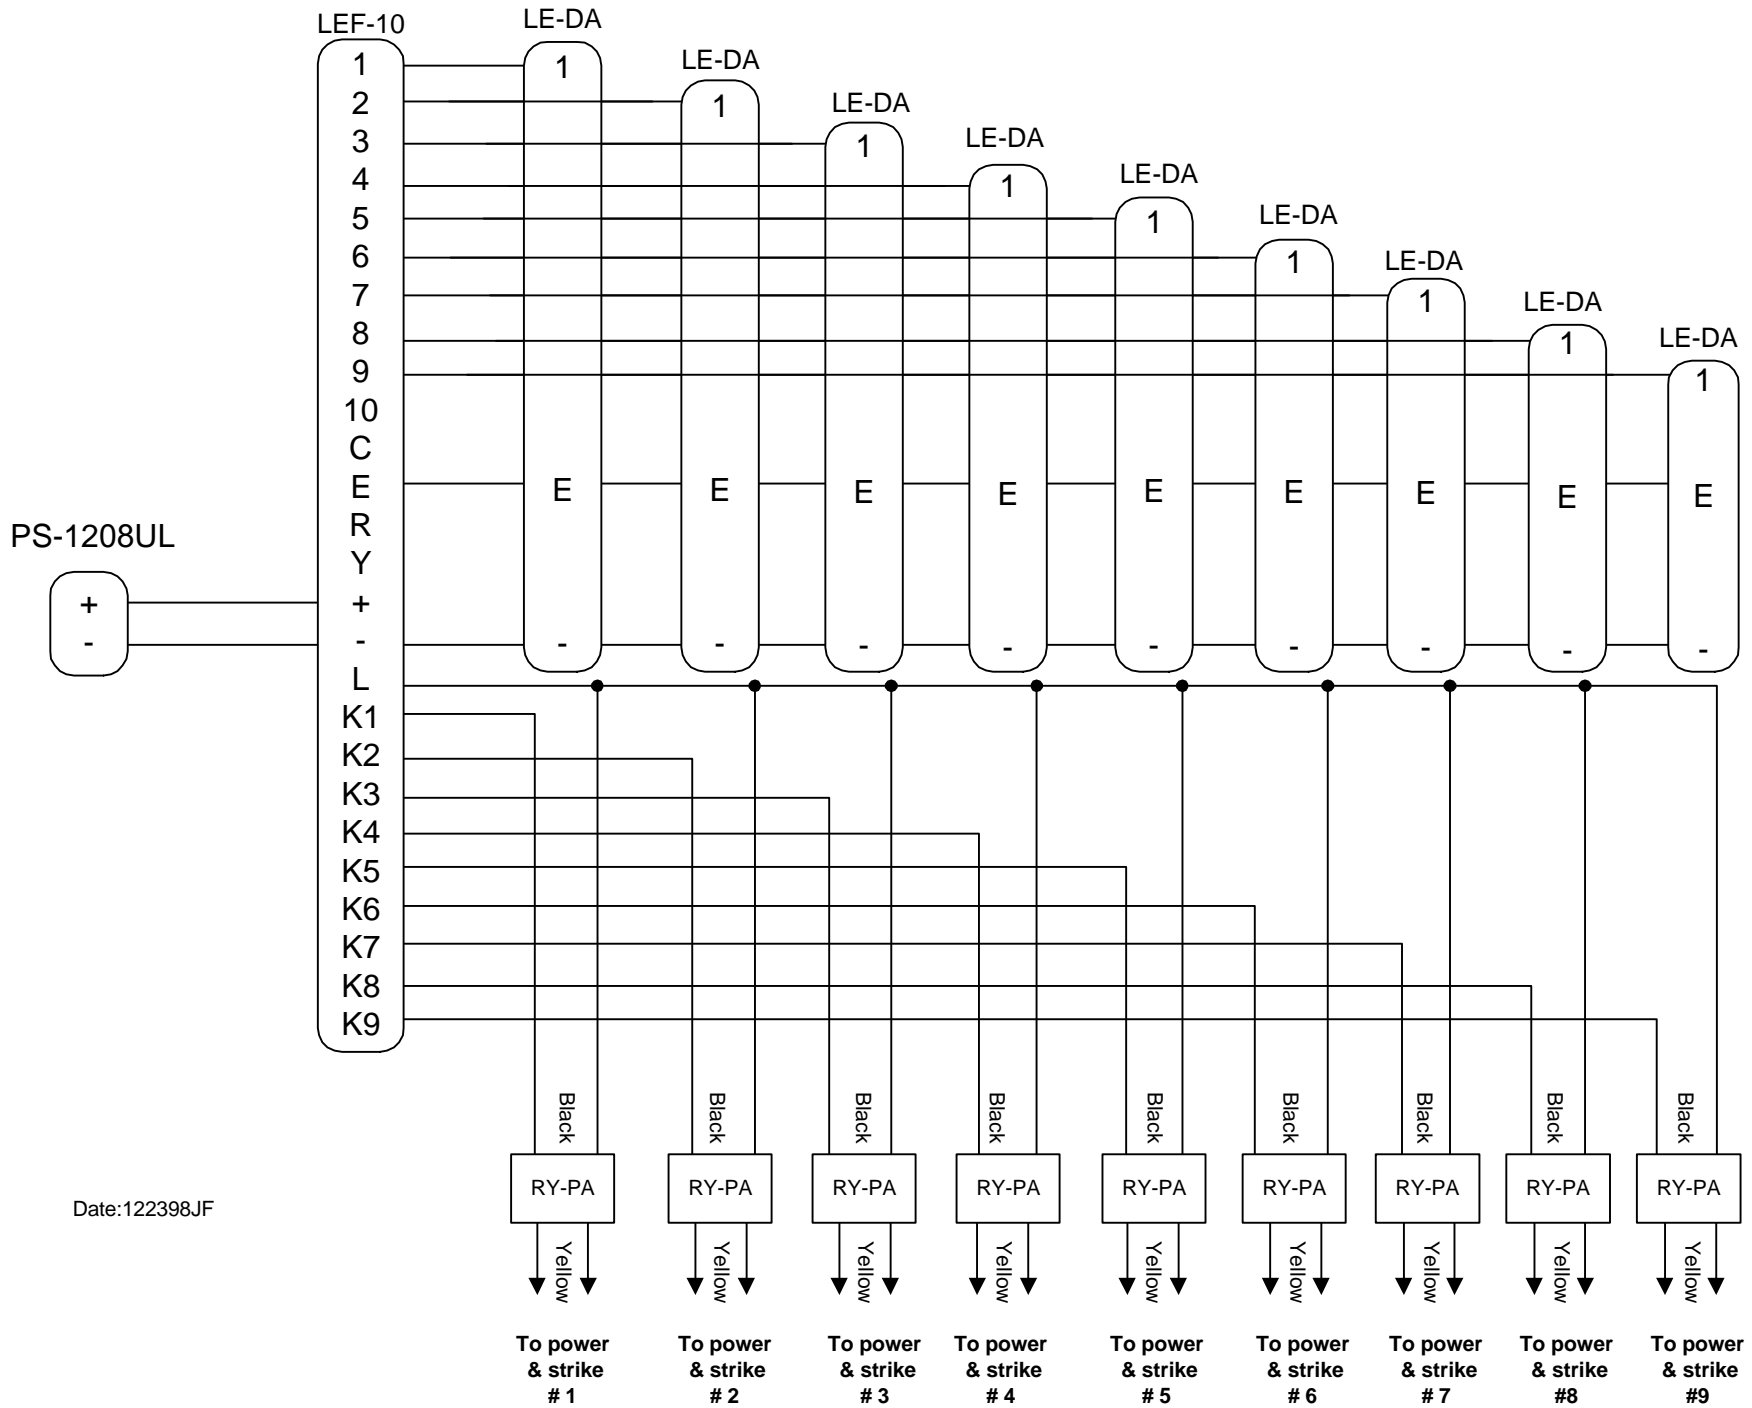

WIRING DIAGRAM

ONE LEF-10 WITH 9 DOORS AND SELECTIVE RELEASE

Date:122398JF